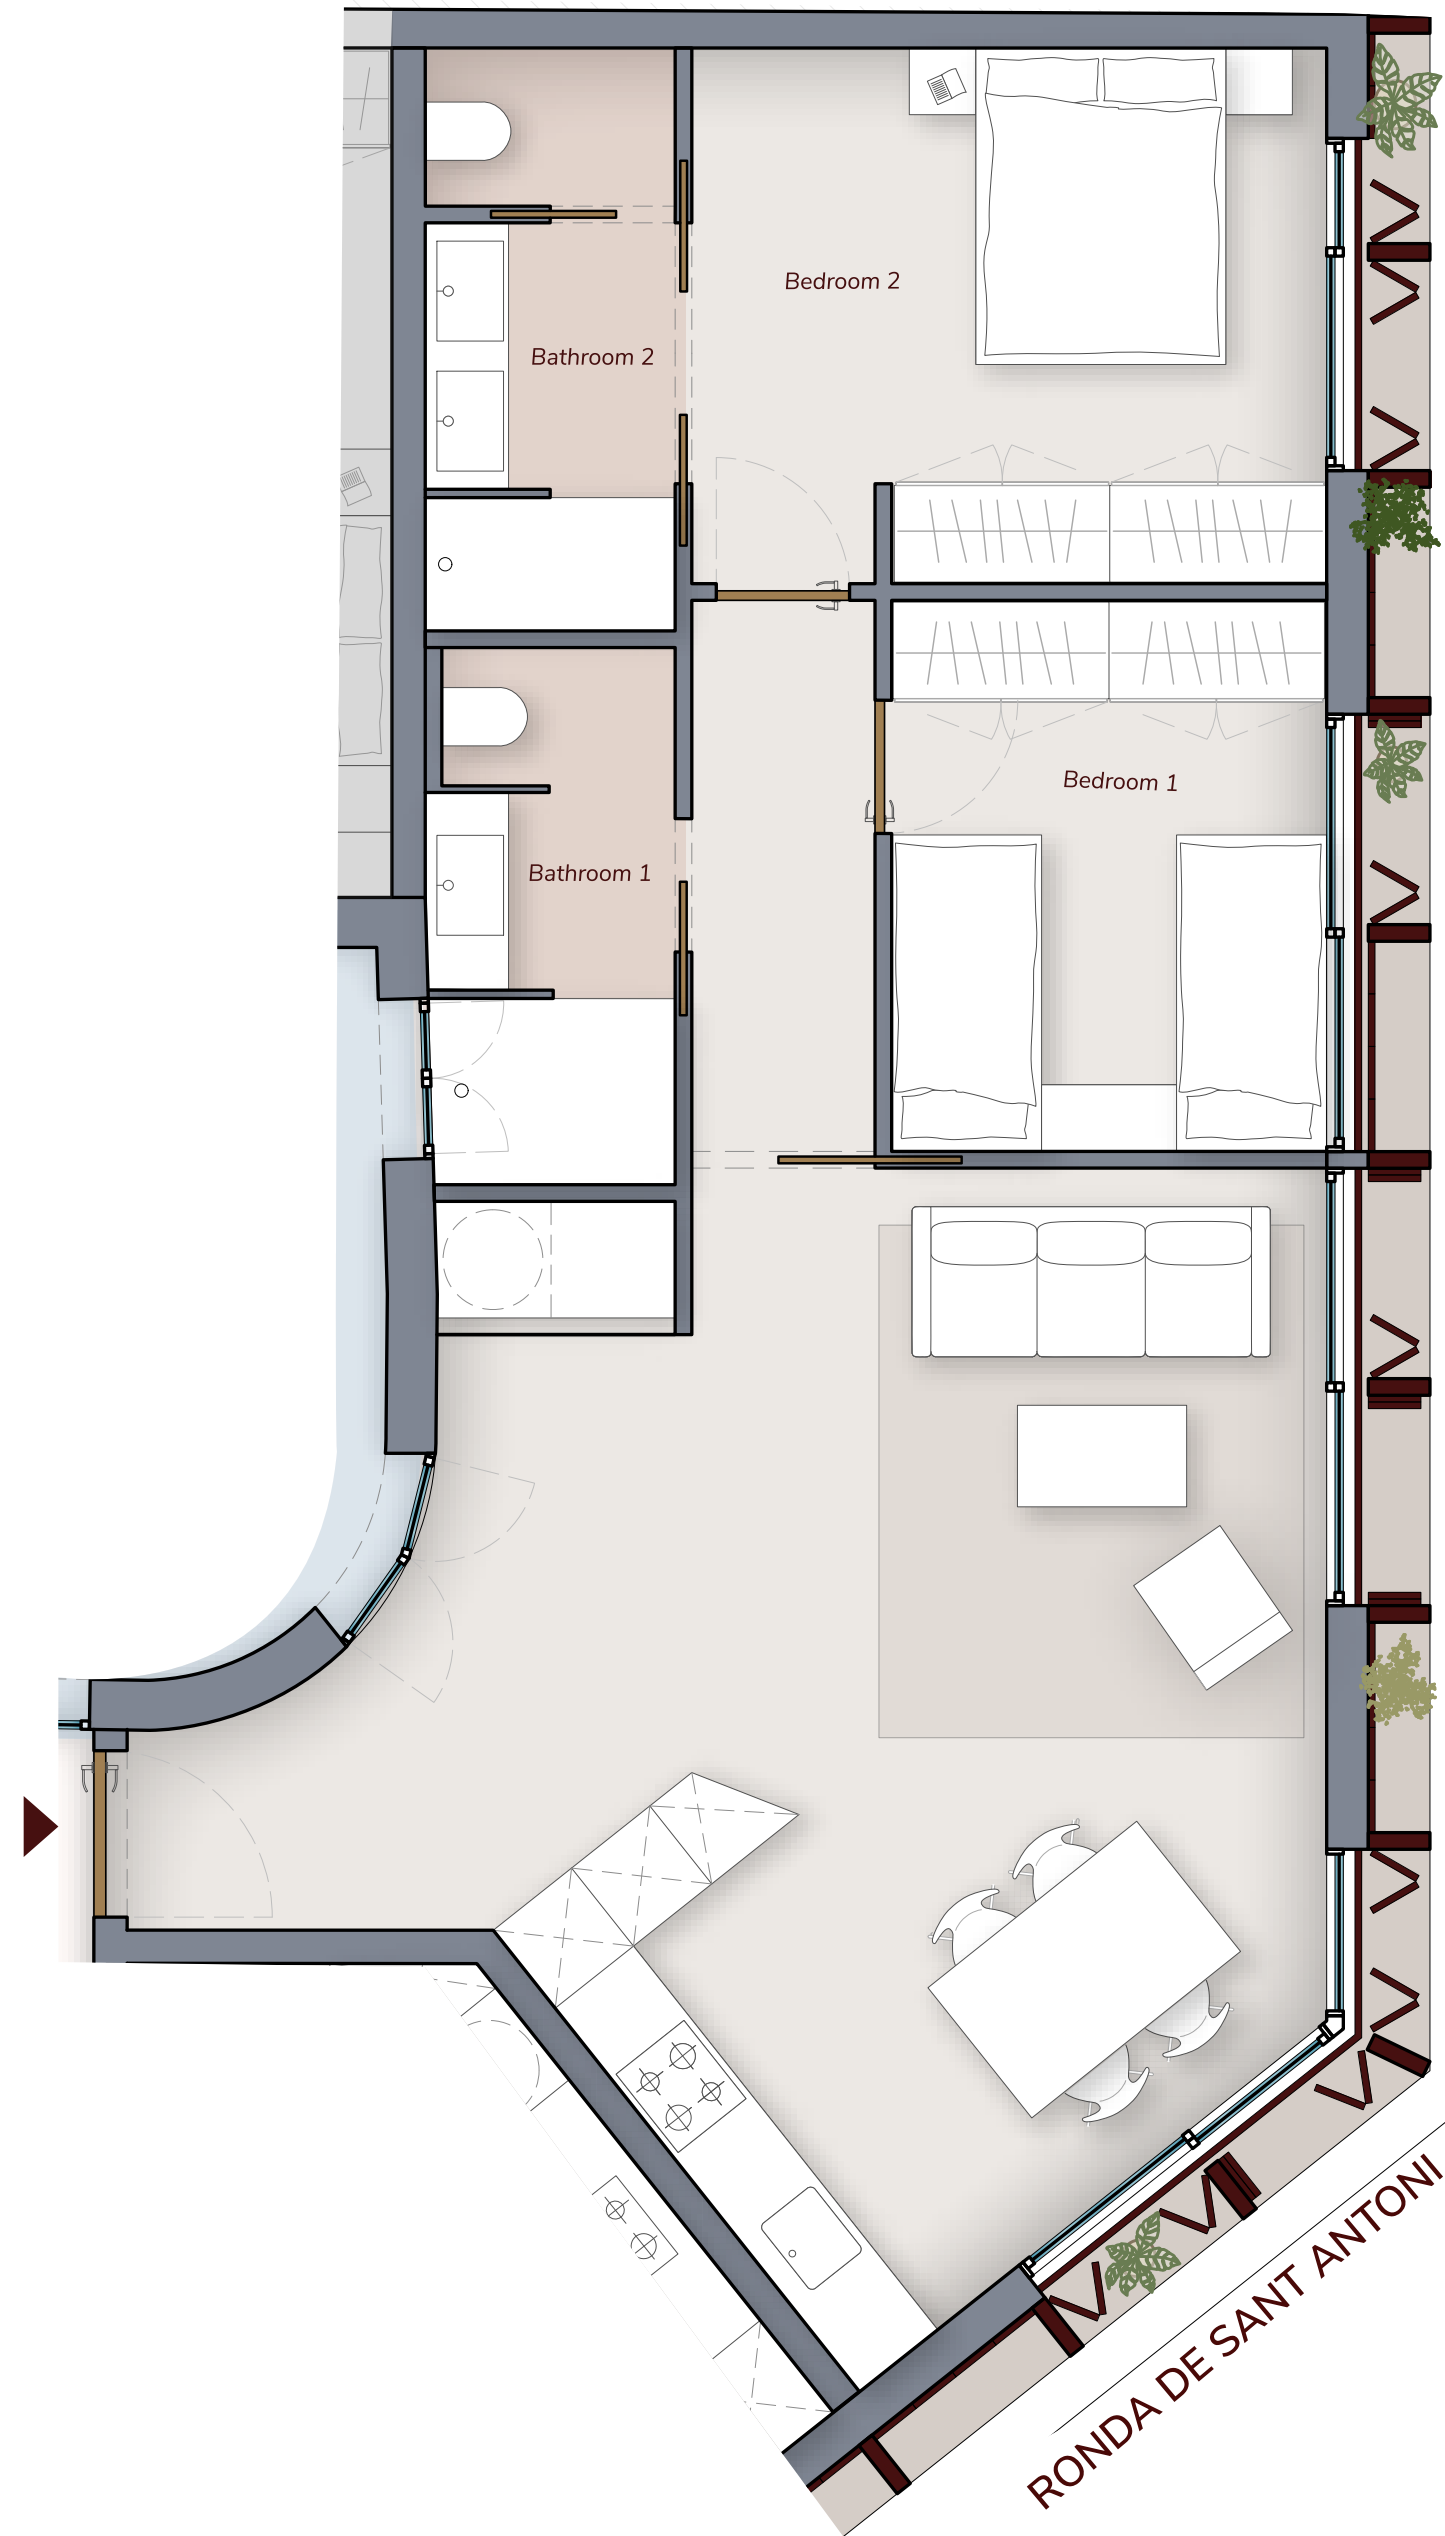

U4

RESIDENCES

Apartment 5-1

Lobby	9,2 sqm
Living - Dining - Kitchen	25,7 sqm
Hallway	3,75 sqm
Bathroom 1	4,82 sqm
Bathroom 2	5,20 sqm
Bedroom 1	8,72 sqm
Bedroom 2	12,28 sqm

Total Usable Surface 69,67 sqm

Total Built Area + Common Areas 85,32 sqm

PL. DE LA UNIVERSITAT